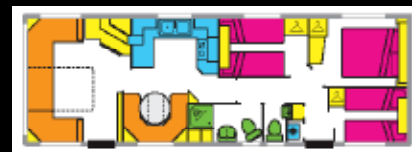

Join the smart set call:

01482 227203

Or email for further information:
info@coshomes.co.uk

Cosalt™

The Riviera

Riviera Classic 28 2 bedrooms Berths 4+2
Body length inc. bay 9.027m (29'7)

Riviera Classic 35 3 bedrooms Berths 6+2
Body length inc. bay 11.077m (36'4)

Riviera Super 28 2 bedrooms Berths 4+2
Body length inc. bay 9.027m (29'7)

Riviera Super 35 2 bedrooms Berths 4+2
Body length inc. bay 10.997m (36'1)

Riviera Super 35 3 bedrooms Berths 6+2
Body length inc. bay 10.997m (36'1)